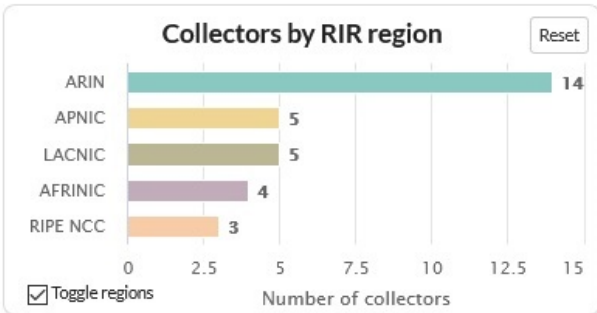

Type of collector

Reset

Collector IP all v4 only v6 available

BMP all false true

RPKI all false true

click!

Collectors by RIR region

Reset

Toggle regions

click!

Interactive map created by [UO InfoGraphics Lab](#)
Powered by [CARTO](#) | [HighCharts](#) | [Leaflet](#)

RouteViews Collector Map

Filter collectors Collectors graphs Regional graph Search collectors by name or IP... Maintain filters during search Reset Save Map

31
visible collectors

Installed date
From:
To:

Interactive map created by UO InfoGraphics Lab
Powered by CARTO | HighCharts | Leaflet

Filter collectors Collectors graphs **Regional graph**

Search collectors by name or IP... Maintain filters during search