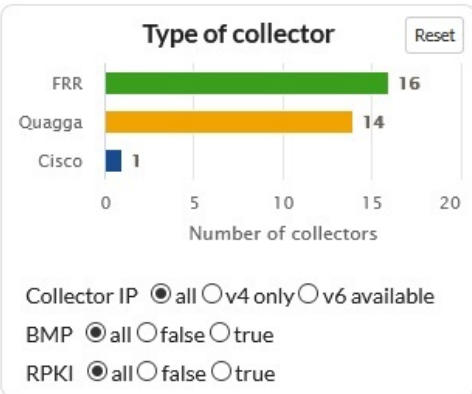

Type of collector

Reset

Collector IP all v4 only v6 available

BMP all false true

RPKI all false true

click!

Collectors by RIR region

Reset

Toggle regions

click!

Interactive map created by [UO InfoGraphics Lab](#)
Powered by [CARTO](#) | [HighCharts](#) | [Leaflet](#)

RouteViews Collector Map

Filter collectors Collectors graphs Regional graph Search collectors by name or IP... Maintain filters during search Reset Save Map

31
visible collectors

Installed date
From:
To:

Interactive map created by UO InfoGraphics Lab
Powered by CARTO | HighCharts | Leaflet

Filter collectors Collectors graphs **Regional graph**

Search collectors by name or IP... Maintain filters during search