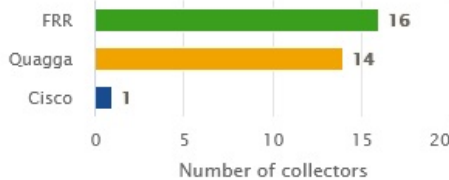

Search collectors by name or IP...

Maintain filters during search

Reset

Save Map

3
visible collectors

Installed date

From:

To:

Type of collector

Reset

Collector IP all v4 only v6 available

BMP all false true

RPKI all false true

click!

Collectors by RIR region

Reset