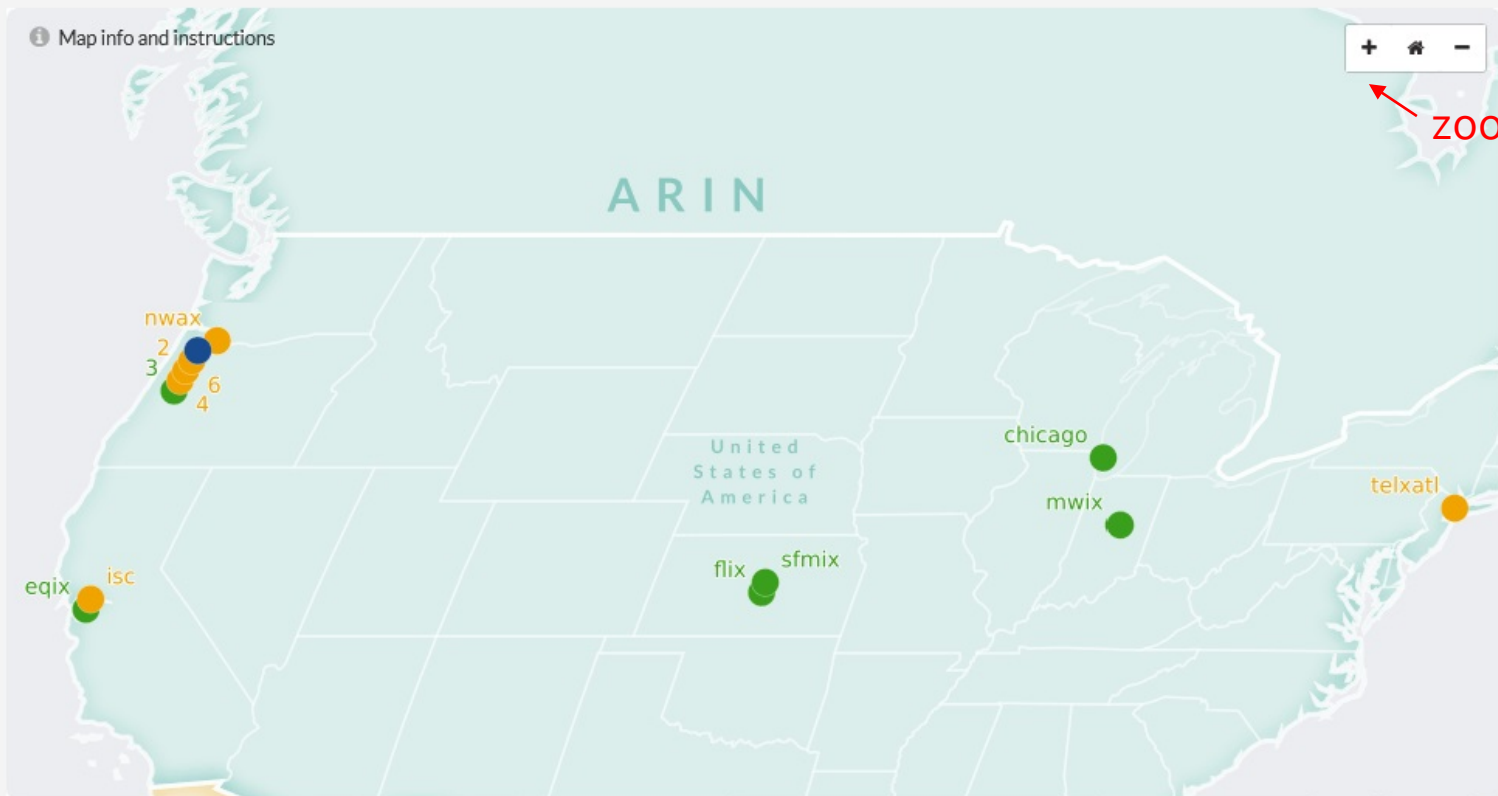

Search collectors by name or IP...

Maintain filters during search

Reset

Save Map

3
visible collectors

Installed date

From:

To:

Type of collector

Reset

Collector IP all v4 only v6 available

BMP all false true

RPKI all false true

click!

Collectors by RIR region

Reset

Toggle regions

click!

Interactive map created by [UO InfoGraphics Lab](#)
Powered by [CARTO](#) | [HighCharts](#) | [Leaflet](#)

RouteViews Collector Map

Filter collectors Collectors graphs Regional graph Search collectors by name or IP... Maintain filters during search Reset Save Map

31
visible collectors

Installed date
From:
To:

Interactive map created by UO InfoGraphics Lab
Powered by CARTO | HighCharts | Leaflet

Filter collectors Collectors graphs **Regional graph**

Search collectors by name or IP... Maintain filters during search