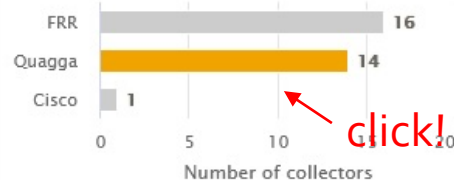

Filter collectors

Collectors graphs

Regional graph

Search collectors by name or IP...

☐ Maintain filters during search

Reset

Save Map

14
visible collectors

Installed date

From:

To:

Type of collector

Reset

Collector IP ☒ all ☐ v4 only ☐ v6 available

BMP ☒ all ☐ false ☐ true

RPKI ☒ all ☐ false ☐ true

Collectors by RIR region

Reset