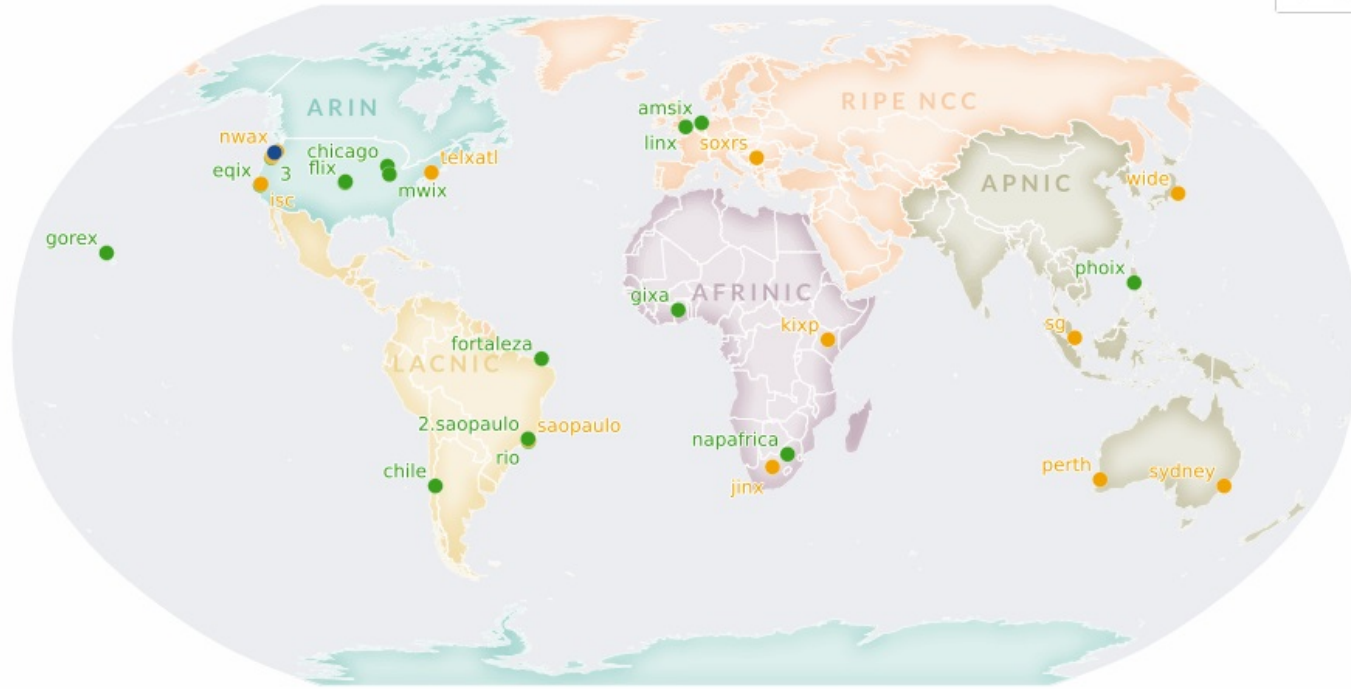

Toggle regions

click!

Interactive map created by [UO InfoGraphics Lab](#)
Powered by [CARTO](#) | [HighCharts](#) | [Leaflet](#)

RouteViews Collector Map

Filter collectors Collectors graphs Regional graph Search collectors by name or IP... Maintain filters during search Reset Save Map

31
visible collectors

Installed date
From:
To:

Interactive map created by UO InfoGraphics Lab
Powered by CARTO | HighCharts | Leaflet

Filter collectors Collectors graphs **Regional graph**

Search collectors by name or IP... Maintain filters during search

Zoom 1m 3m 6m YTD 1y All

From Dec 18, 2014 To Jul 27, 2016

Filter collectors Collectors graphs Regional graph

Search collectors by name or IP...

Maintain filters during search

Reset Save Map

Zoom 1m 3m 6m YTD 1y All