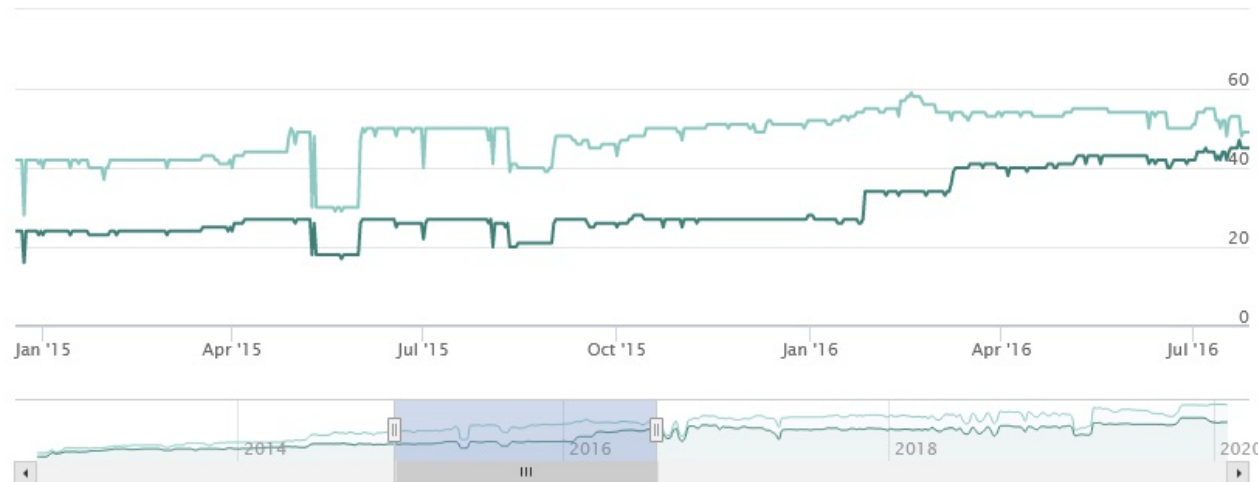

31
visible collectors

Installed date
From:
To:

Interactive map created by UO InfoGraphics Lab
Powered by CARTO | HighCharts | Leaflet

Filter collectors Collectors graphs **Regional graph**

Search collectors by name or IP... Maintain filters during search

Zoom 1m 3m 6m YTD 1y All

From Dec 18, 2014 To Jul 27, 2016

Filter collectors Collectors graphs Regional graph

Search collectors by name or IP...

Maintain filters during search

Reset Save Map

Zoom 1m 3m 6m YTD 1y All

From Dec 18, 2014 To Jul 27, 2016

Many clicks!

Filter collectors Collectors graphs Regional graph

Search collectors by name or IP...

Maintain filters during search

Reset Save Map

Zoom 1m 3m 6m YTD 1y All

From Dec 18, 2014 To Jul 27, 2016