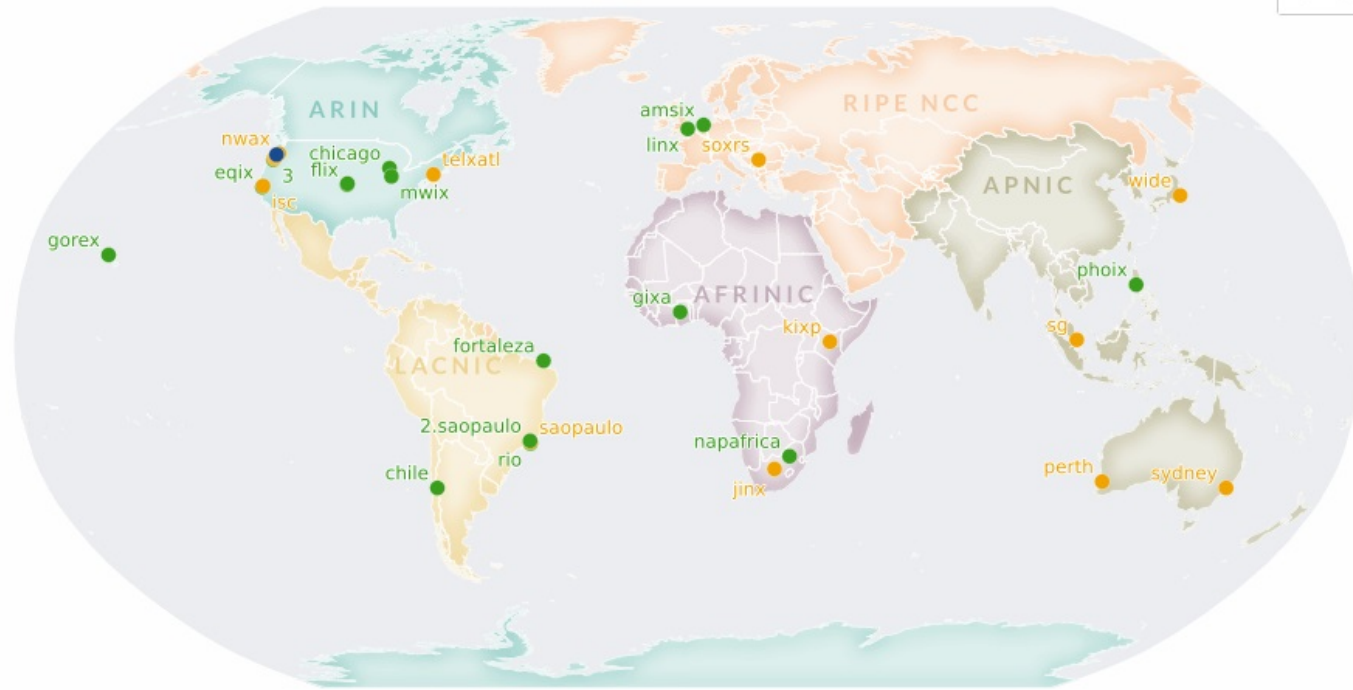

31
visible collectors

Installed date
From:
To:

Interactive map created by UO InfoGraphics Lab
Powered by CARTO | HighCharts | Leaflet

Filter collectors Collectors graphs **Regional graph**

Search collectors by name or IP... Maintain filters during search

From Dec 18, 2014 To Jul 27, 2016

Many clicks!

Filter collectors Collectors graphs Regional graph

Search collectors by name or IP...

Maintain filters during search

Reset Save Map

Zoom 1m 3m 6m YTD 1y All

From Dec 18, 2014 To Jul 27, 2016

- View in full screen
- Print chart
- Download PNG image
- Download JPEG image
- Download PDF document
- Download SVG vector image
- Download CSV
- Download XLS
- View data table
- Open in Highcharts Cloud