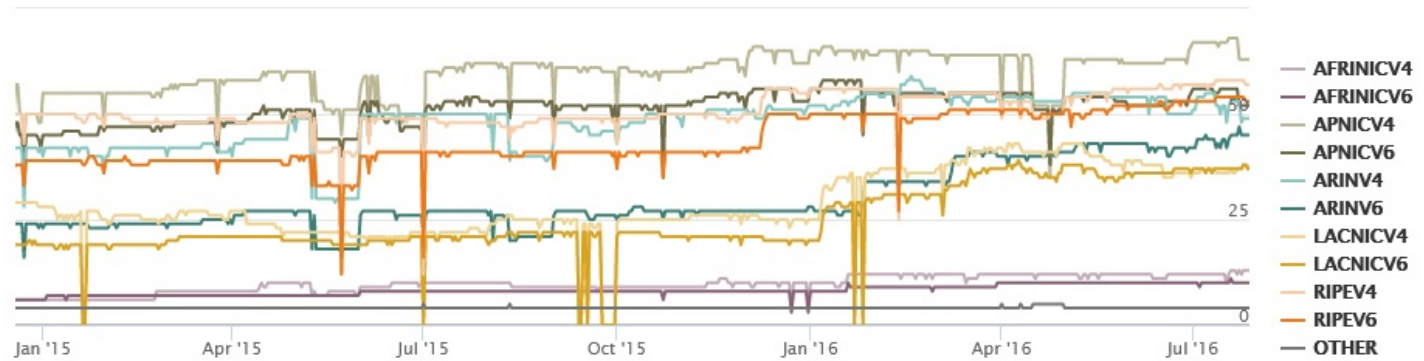

Toggle regions

click!

Interactive map created by [UO InfoGraphics Lab](#)
Powered by [CARTO](#) | [HighCharts](#) | [Leaflet](#)

RouteViews Collector Map

Filter collectors Collectors graphs Regional graph Search collectors by name or IP... Maintain filters during search Reset Save Map

31
visible collectors

Installed date
From:
To:

Interactive map created by UO InfoGraphics Lab
Powered by CARTO | HighCharts | Leaflet

Filter collectors Collectors graphs **Regional graph**

Search collectors by name or IP... Maintain filters during search

Zoom 1m 3m 6m YTD 1y All

From Dec 18, 2014 To Jul 27, 2016

Filter collectors Collectors graphs Regional graph

Search collectors by name or IP...

Maintain filters during search

Reset Save Map

Zoom 1m 3m 6m YTD 1y All