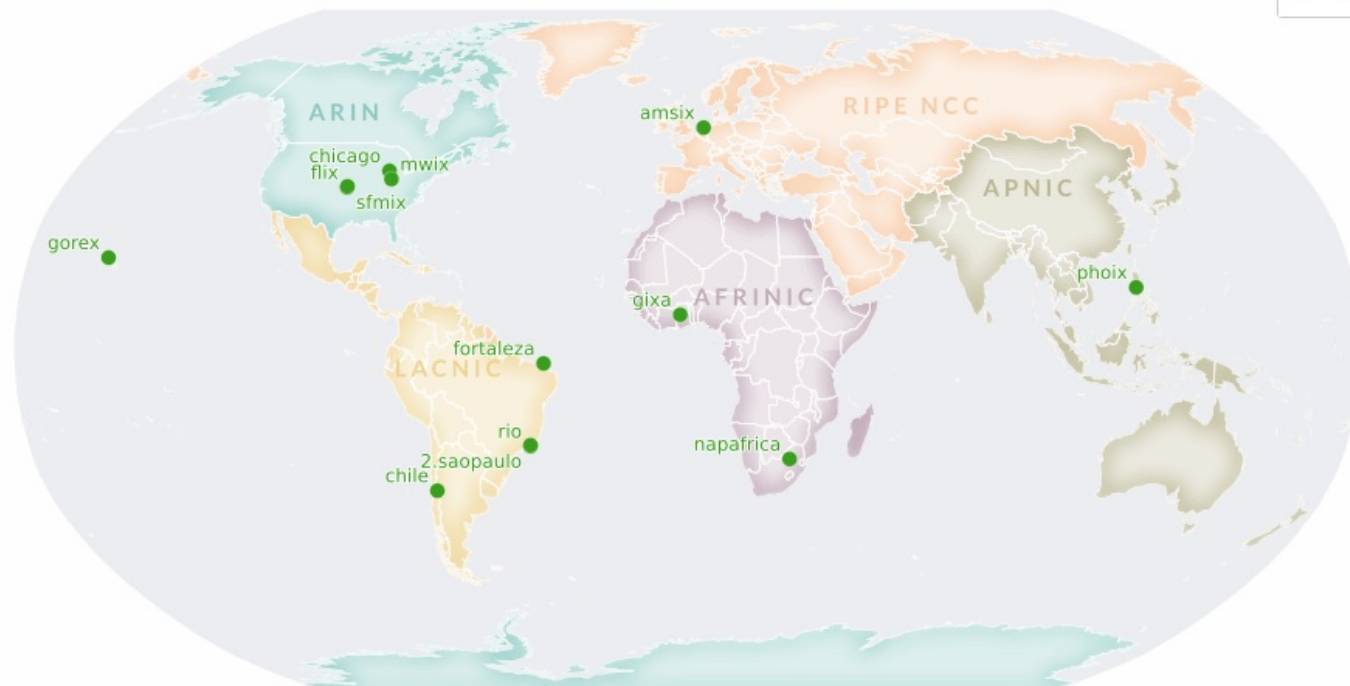

Network Startup Research Center

Extra slides for
capturing live demo..

RouteViews Collector Map

Map info and instructions + 🏠 -

Host: route-views2.saopaulo
Installed: 2018-04-25
Type: FRR
Region: LACNIC
Country: BR 🇧🇷
Collector:
IPV4: 187.16.219.166
IPV6: 2001:12f8::219:166
BMP: FALSE
RPKI: FALSE
IX Speed: 1000 Mbps
[Send custom peer request](#)

Number of collectors

Collector IP all v4 only v6 available
BMP all false true
RPKI all false true

Collectors by RIR region Reset

RIR region	Count
ARIN	14
APNIC	5
LACNIC	5
AFRINIC	4
RIPE NCC	3

Number of collectors

Toggle regions

Interactive map created by [UO InfoGraphics Lab](#)
Powered by [CARTO](#) | [HighCharts](#) | [Leaflet](#)

RouteViews Collector Map

Map info and instructions

Filter collectors

Collectors graphs

Regional graph

Search collectors by name or IP...

Maintain filters during search

Reset

Save Map

13
visible collectors

Installed date

From: **January 1st, 2015**