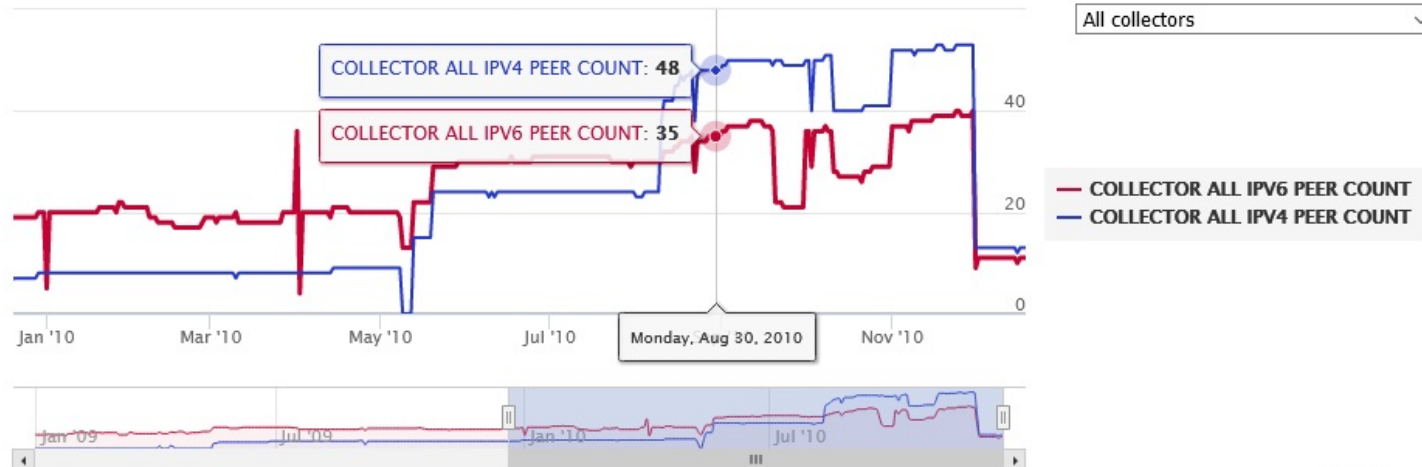

- View in full screen
- Print chart
- Download PNG image
- Download JPEG image
- Download PDF document
- Download SVG vector image
- Download CSV
- Download XLS
- View data table
- Open in Highcharts Cloud

Filter collectors Collectors graphs Regional graph

Search collectors by name or IP...

Maintain filters during search

Reset Save Map

Zoom 1m 3m 6m YTD 1y All

From Dec 20, 2009 To Dec 20, 2010

Thank you.

Joanna Merson