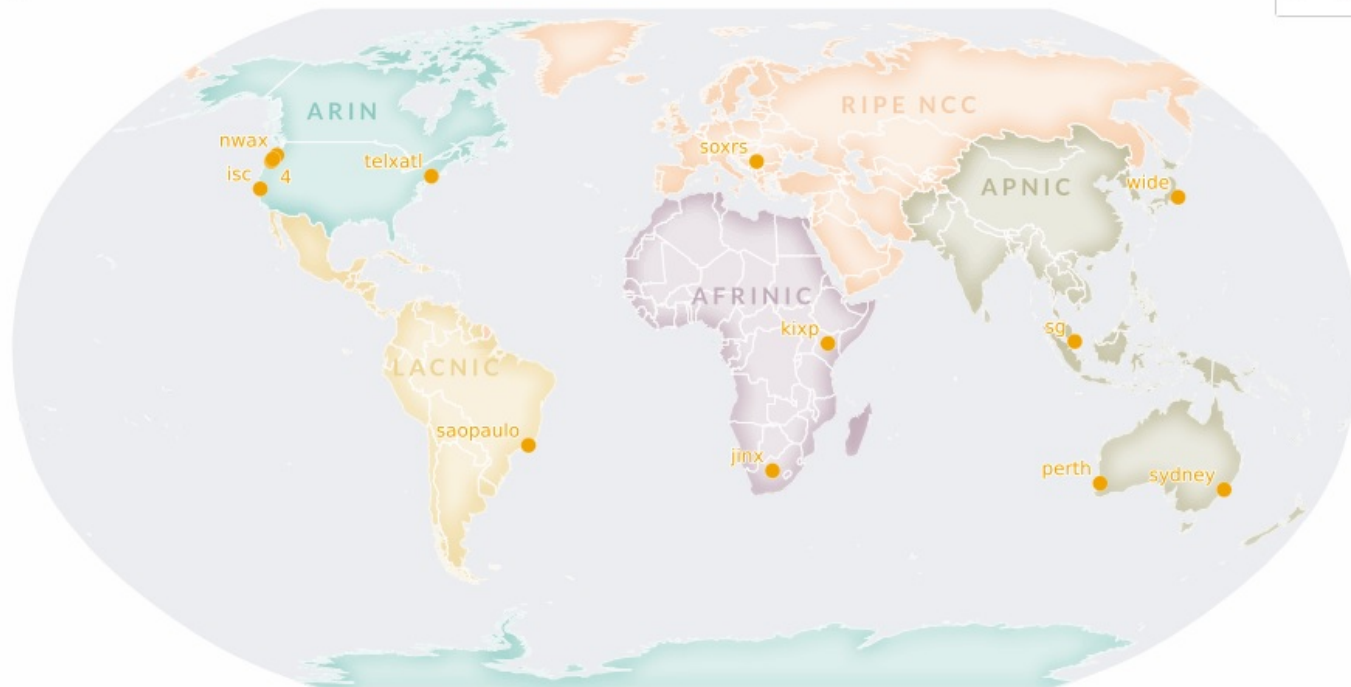

Regional graph

Search collectors by name or IP...

Maintain filters during search

Reset

Save Map

13
visible collectors

Installed date

From: **January 1st, 2015**

Toggle regions

Interactive map created by [UO InfoGraphics Lab](#)
Powered by [CARTO](#) | [HighCharts](#) | [Leaflet](#)

RouteViews Collector Map

Map info and instructions

Filter collectors

Collectors graphs

Regional graph

Search collectors by name or IP...

Maintain filters during search

Reset

Save Map

14
visible collectors

Installed date

From: