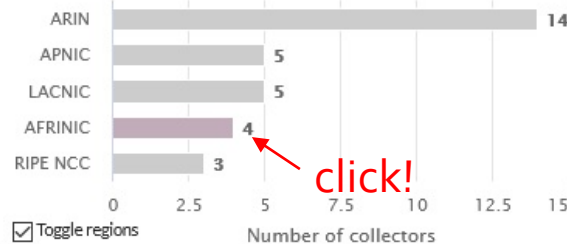

Search collectors by name or IP...

Maintain filters during search

Reset

Save Map

3
visible collectors

Installed date

From:

To:

Type of collector

Reset

Collector IP all v4 only v6 available

BMP all false true

RPKI all false true

click!

Collectors by RIR region

Reset

Toggle regions

click!

Interactive map created by [UO InfoGraphics Lab](#)
Powered by [CARTO](#) | [HighCharts](#) | [Leaflet](#)

RouteViews Collector Map

Filter collectors Collectors graphs Regional graph Search collectors by name or IP... Maintain filters during search Reset Save Map