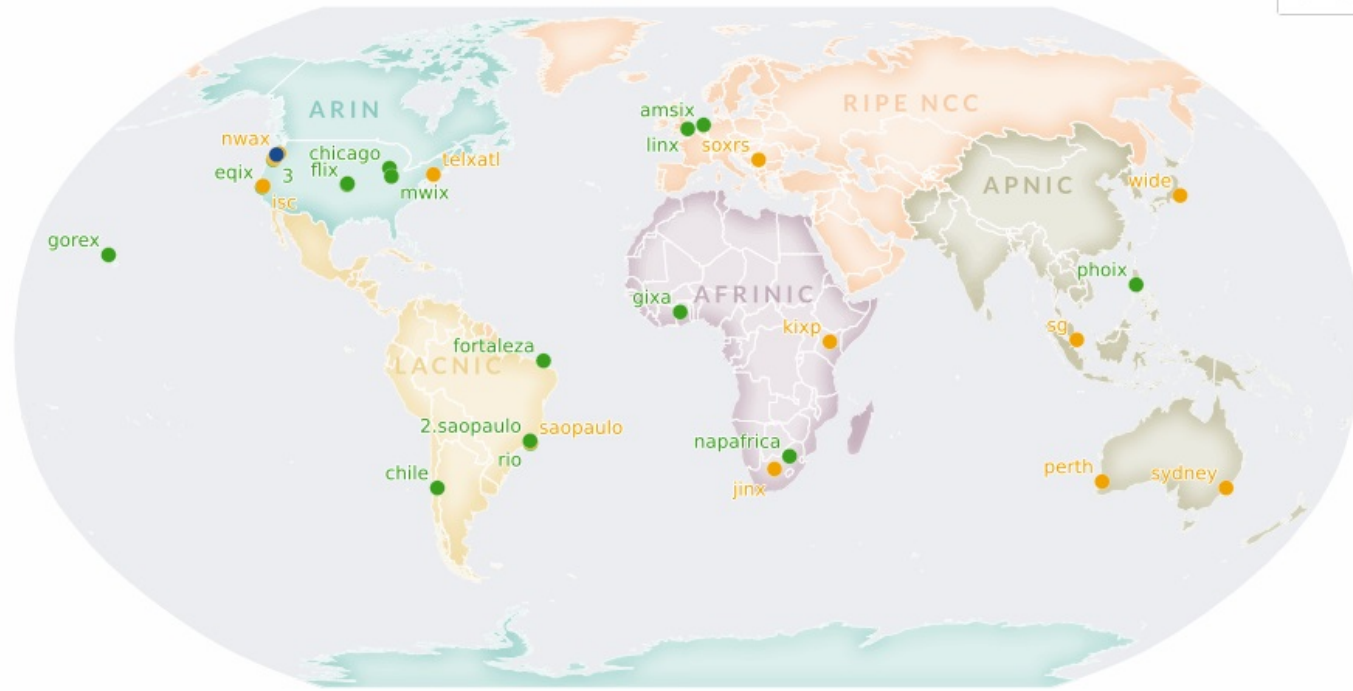

Toggle regions

click!

Interactive map created by [UO InfoGraphics Lab](#)
Powered by [CARTO](#) | [HighCharts](#) | [Leaflet](#)

RouteViews Collector Map

Filter collectors Collectors graphs Regional graph Search collectors by name or IP... Maintain filters during search Reset Save Map

31
visible collectors

Installed date
From:
To:

Interactive map created by UO InfoGraphics Lab
Powered by CARTO | HighCharts | Leaflet

Filter collectors Collectors graphs **Regional graph**

Search collectors by name or IP... Maintain filters during search