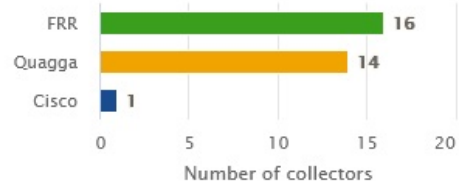

Filter collectors

Collectors graphs

Regional graph

Search collectors by name or IP...

☐ Maintain filters during search

Reset

Save Map

13
visible collectors

Installed date

From: **January 1st, 2015**

To: February 24th, 2020

Type of collector

Reset

Collector IP ☒ all ☐ v4 only ☐ v6 available

BMP ☒ all ☐ false ☐ true

RPKI ☒ all ☐ false ☐ true

Collectors by RIR region

Reset