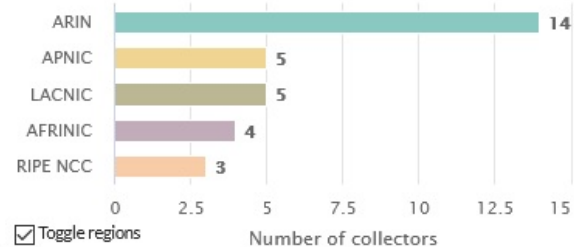

Regional graph

Search collectors by name or IP...

Maintain filters during search

Reset

Save Map

13
visible collectors

Installed date

From: **January 1st, 2015**

To: February 24th, 2020

Type of collector

Reset

Collector IP all v4 only v6 available

BMP all false true

RPKI all false true

Collectors by RIR region

Reset