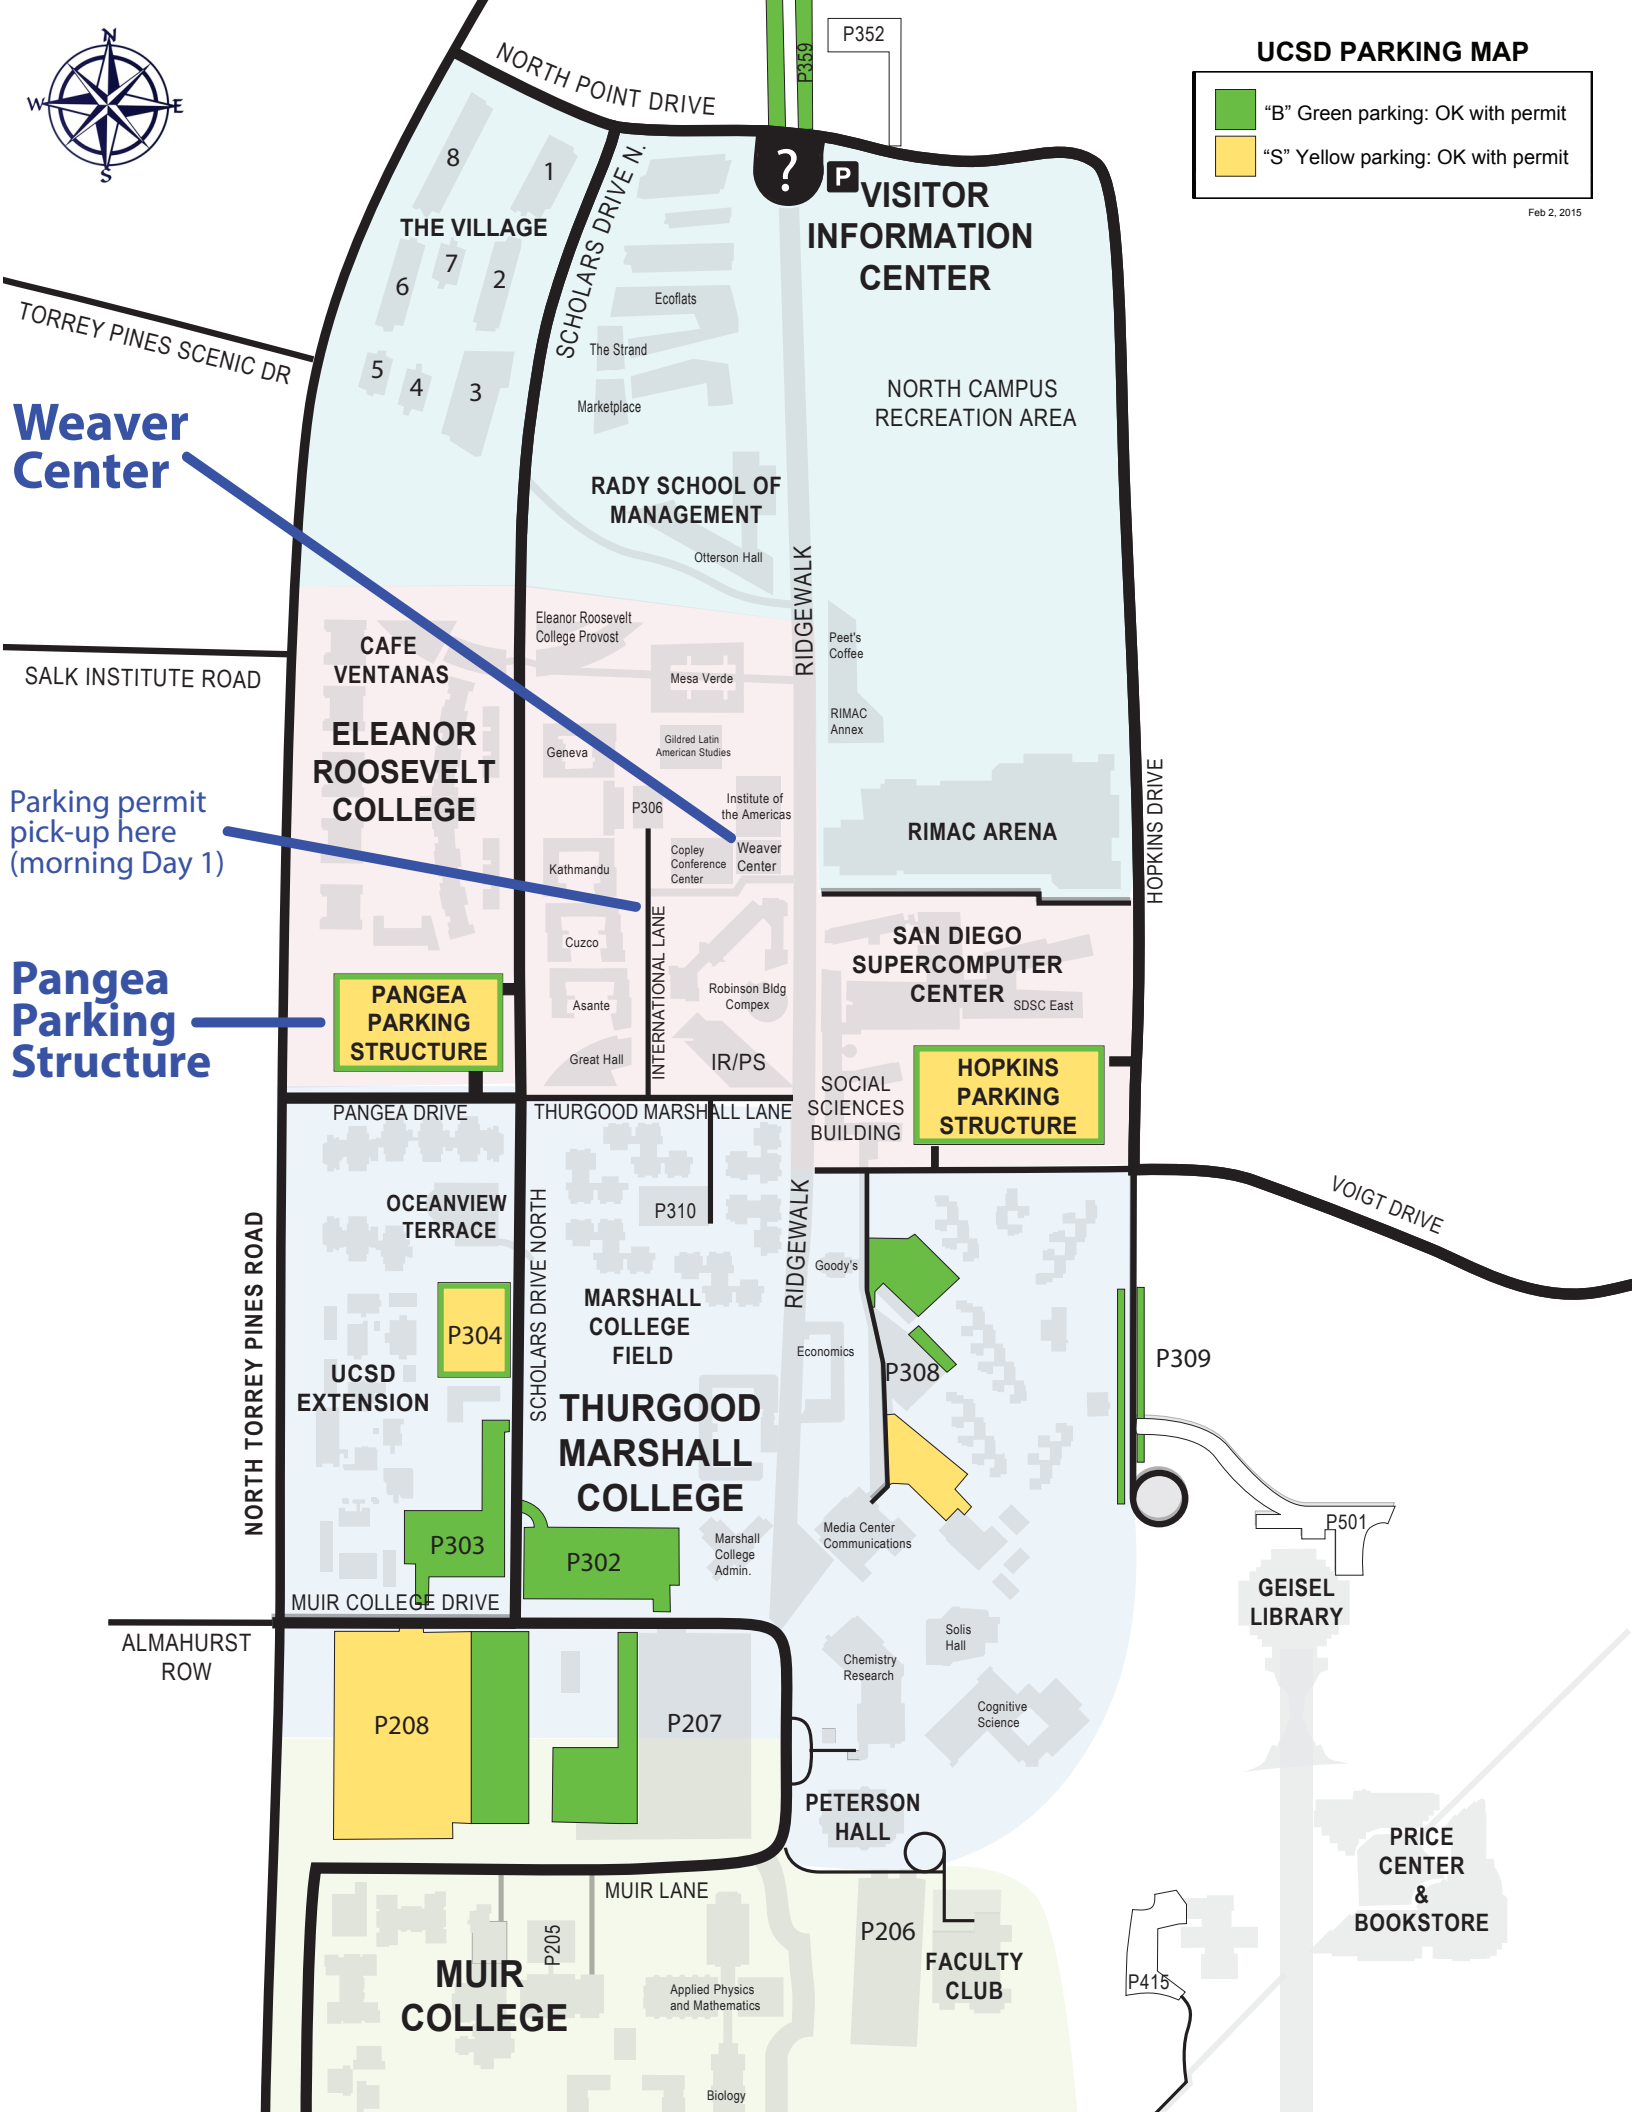

UCSD PARKING MAP

	"B" Green parking: OK with permit
	"S" Yellow parking: OK with permit

Feb 2, 2015

Weaver Center

Parking permit pick-up here (morning Day 1)

Pangea Parking Structure

VISITOR INFORMATION CENTER

ELEANOR ROOSEVELT COLLEGE

SAN DIEGO SUPERCOMPUTER CENTER

PANGEA PARKING STRUCTURE

HOPKINS PARKING STRUCTURE

OCEANVIEW TERRACE

MARSHALL COLLEGE FIELD

THURGOOD MARSHALL COLLEGE

UCSD EXTENSION

ALMAHURST ROW

P208

P207

MUIR COLLEGE

PETERSON HALL

FACULTY CLUB

GEISEL LIBRARY

PRICE CENTER & BOOKSTORE